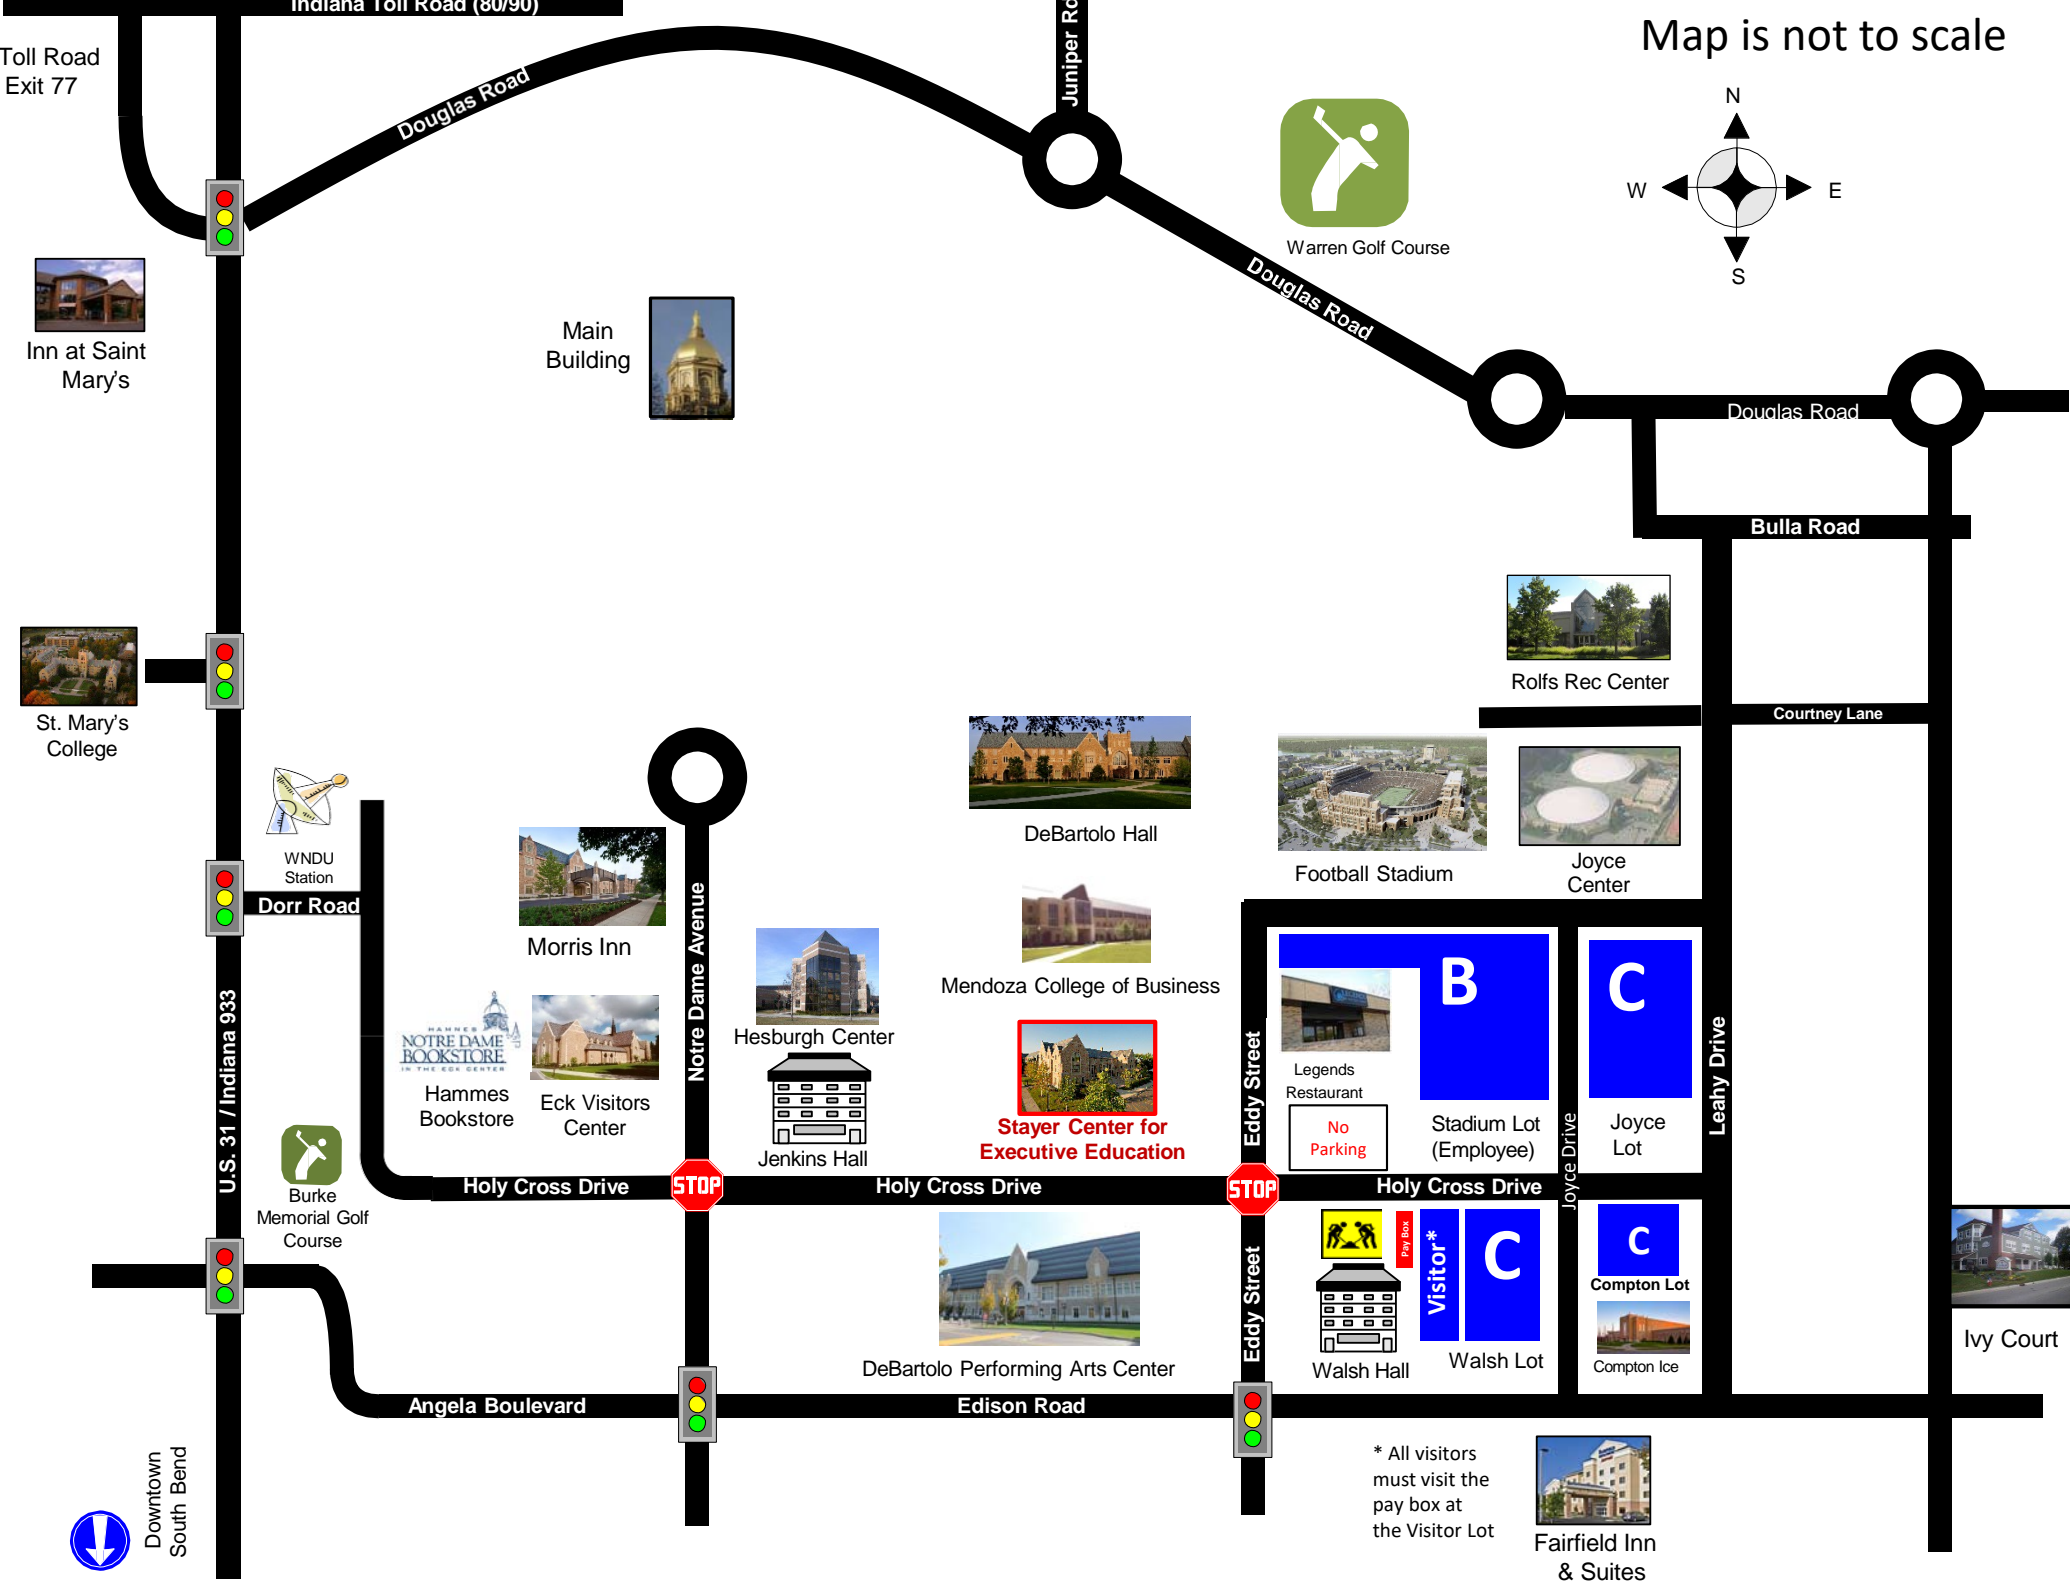

Map is not to scale

Warren Golf Course

Inn at Saint Mary's

Main Building

St. Mary's College

WNDU Station

Morris Inn

Hammes Bookstore

Eck Visitors Center

Hesburgh Center

Jenkins Hall

DeBartolo Hall

Mendoza College of Business

Stayer Center for Executive Education

DeBartolo Performing Arts Center

Rolfs Rec Center

Football Stadium

Joyce Center

Legends Restaurant

Stadium Lot (Employee)

Joyce Lot

Walsh Hall

Walsh Lot

Compton Lot

Compton Ice

Ivy Court

* All visitors must visit the pay box at the Visitor Lot

Fairfield Inn & Suites

Downtown South Bend