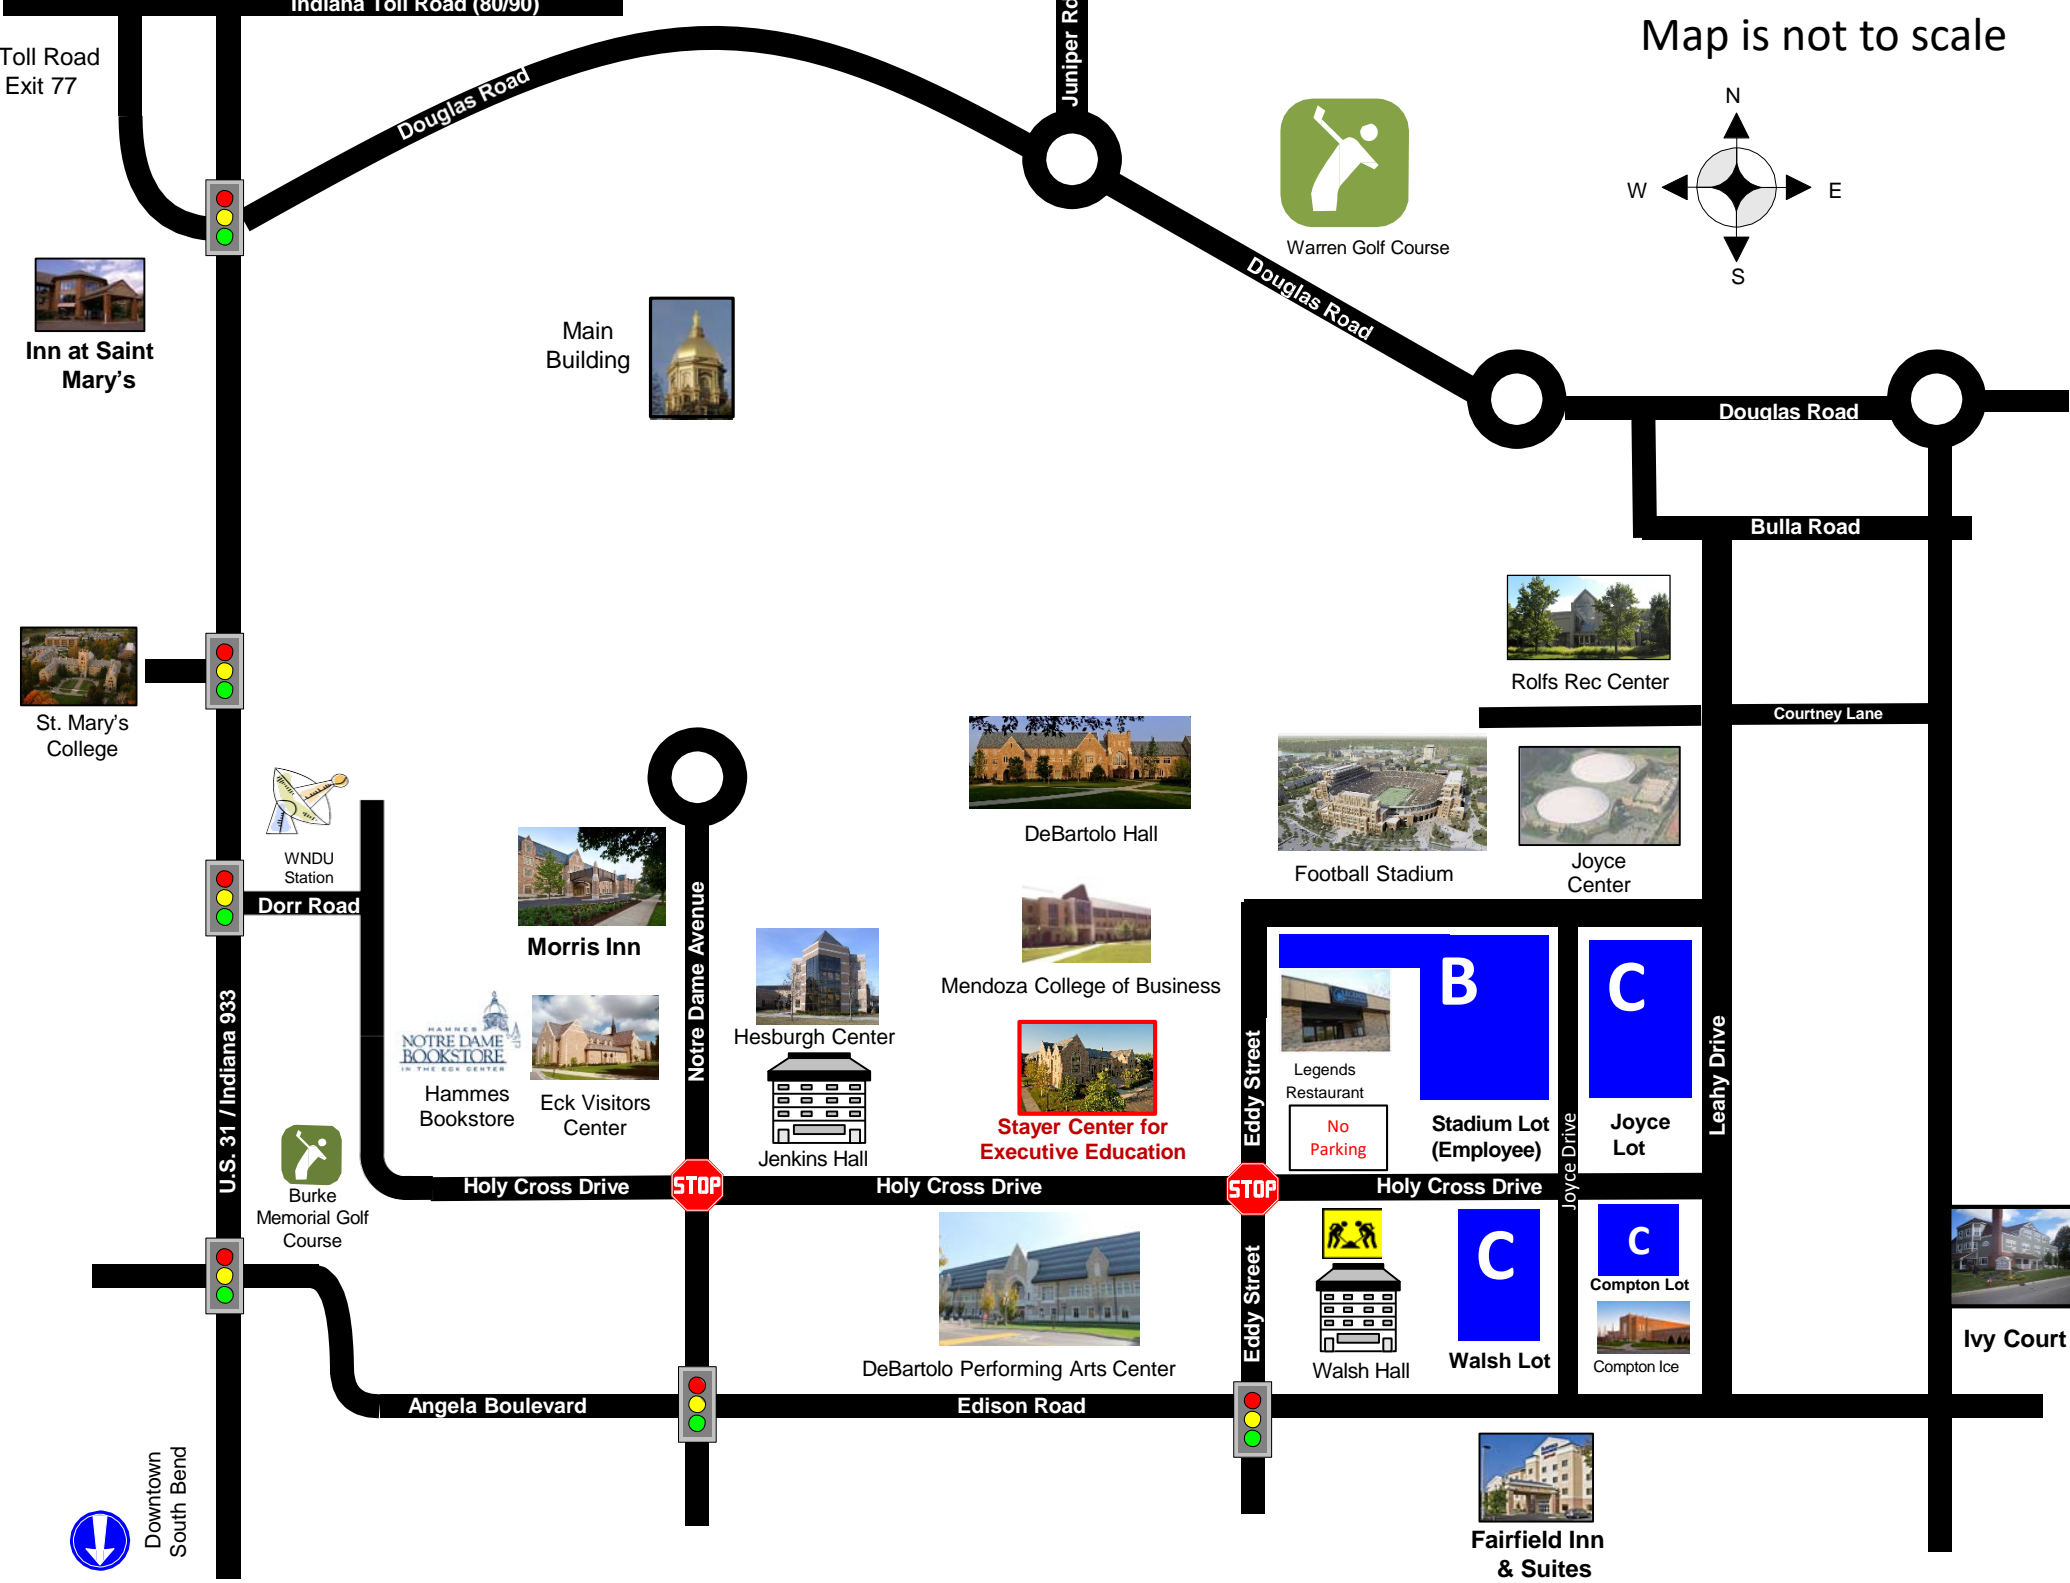

Map is not to scale

Toll Road Exit 77

Indiana Toll Road (80/90)

Douglas Road

Juniper Rd

Warren Golf Course

Douglas Road

Inn at Saint Mary's

Football Stadium

Joyce Center

Dorr Road

Morris Inn

Mendoza College of Business

U.S. 31 / Indiana 933

Hammes Bookstore

Eck Visitors Center

Hesburgh Center

Stayer Center for Executive Education

Jenkins Hall

B

Legends Restaurant

C

Leamy Drive

Burke Memorial Golf Course

Angela Boulevard

Edison Road

Eddy Street

Joyce Drive

Ivy Court

Fairfield Inn & Suites

Downtown South Bend